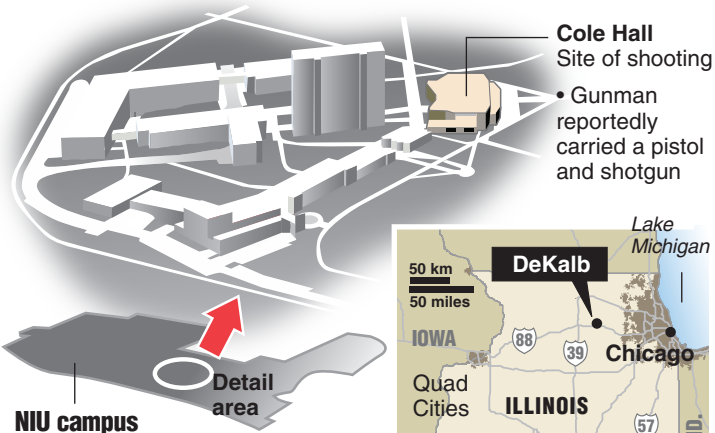

# Shooting at NIU

*A gunman opened fire in a lecture hall at Northern Illinois University killing four people and injuring at least 14 before killing himself.*

- 755-acre (305-ha) campus
- 25,000 student body; 1,279 faculty
- 91% of students from Illinois

© 2008 MCT

Source: AP, NIU Web Site, MSNBC, ESRI

Graphic: Angela Smith, Lee Hulteng, Judy Treible